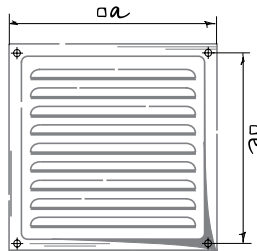

white

grey

beige

brown

Overall dimensions

Model	Dimensions [mm]		Air pass [m ²]
	a	e	
Decor-M 125x125s A colour*	125	111	0.0035
Decor-M 150x150s A colour*	150	136	0.006
Decor-M 200x200s A colour*	200	182	0.0117
Decor-M 250x250s A colour*	250	234	0.0166
Decor-M 300x300s A colour*	300	284	0.0249