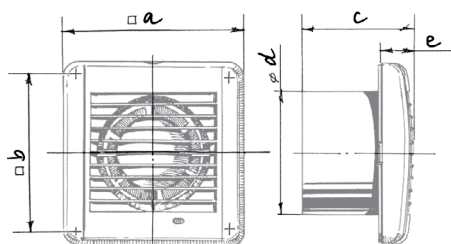

- Turn-off delay adjustable from 2 to 30 min.
- Humidity setpoint adjustable from 60 % up to 90 %.

Overall dimensions and mounting

Dimensions [mm]	a	b	c	∅ d	e
Aero 100	144	122	92.5	100	29.5
Aero 125	168	144	97	125	30
Aero 150	198	170	119	150	30

Designation key

Aero	Gold	100	S	(127-220V/60Hz)
Model	Color	Spigot diameter	Option	Voltage

Technical data

Model	Aero 100	Aero 125	Aero 150
Voltage [V/Hz]	220-240/50	220-240/50	220-240/50
Power [W]	14	16	24
Current [A]	0.085	0.1	0.13
RPM [min ⁻¹]	2300	2400	2400
Air flow [m ³ /h (l/s)]	102 (28)	193 (54)	309 (86)
SFP [W/l/s]	0.49	0.3	0.28
Noise level [dBA]	38	39	40