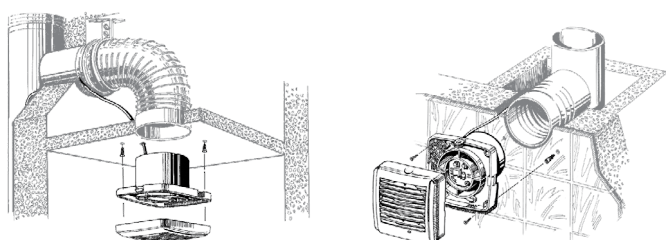

- Turn-off delay adjustable from 2 to 30 min.
- Humidity setpoint adjustable from 60 % up to 90 %.

Overall dimensions and mounting

Dimensions [mm]	a	b	c	∅ d	e
Aero 100	144	122	92.5	100	29.5
Aero 125	168	144	97	125	30
Aero 150	198	170	119	150	30

Designation key

Aero	Gold	100	S	(127-220V/60Hz)
Model	Color	Spigot diameter	Option	Voltage

Technical data

Model	Aero 100	Aero 125	Aero 150
Voltage [V/Hz]	220-240/50	220-240/50	220-240/50
Power [W]	14	16	24
Current [A]	0.085	0.1	0.13
RPM [min ⁻¹]	2300	2400	2400
Air flow [m ³ /h (l/s)]	102 (28)	193 (54)	309 (86)
SFP [W/l/s]	0.49	0.3	0.28
Noise level [dBA]	38	39	40