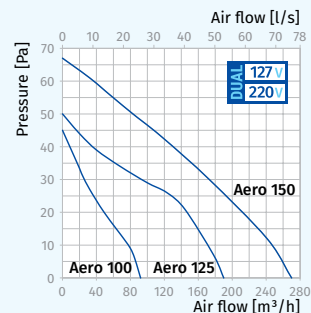

Air flow:
up to 309 m³/h
86 l/s

Power:
from 14 W
SFP:
from 0.28 W/l/s

Noise level:
from 38 dBA

Gold

Chrome

Vintage

Options

Model	Aero 100/125/150				
Option	S	T	ST	H	SH
Pull-cord switch	•		•		•
Timer		•	•	•	•
Humidity sensor				•	•

- Turn-off delay adjustable from 2 to 30 min.
- Humidity setpoint adjustable from 60 % up to 90 %.

Overall dimensions and mounting

Dimensions [mm]	a	b	c	∅ d	e
Aero 100	144	122	92.5	100	29.5
Aero 125	168	144	97	125	30
Aero 150	198	170	119	150	30

Designation key

Aero	Gold	100	S	(127-220V/60Hz)
Model	Color	Spigot diameter	Option	Voltage

Technical data

Model	Aero 100	Aero 125	Aero 150
Voltage [V/Hz]	220-240/50	220-240/50	220-240/50
Power [W]	14	16	24
Current [A]	0.085	0.1	0.13
RPM [min ⁻¹]	2300	2400	2400
Air flow [m ³ /h (l/s)]	102 (28)	193 (54)	309 (86)
SFP [W/l/s]	0.49	0.3	0.28
Noise level [dBA]	38	39	40

Model	Aero 100 (127-220V/60Hz)	Aero 125 (127-220V/60Hz)	Aero 150 (127-220V/60Hz)
Voltage [V/Hz]	127/60	220/60	127/60
Power [W]	10	9	16
Current [A]	0.115	0.054	0.119
RPM [min ⁻¹]	2500	2500	2400
Air flow [m ³ /h (l/s)]	92 (26)	92 (26)	190 (53)
SFP [W/l/s]	0.39	0.35	0.30
Noise level [dBA]	34	34	36