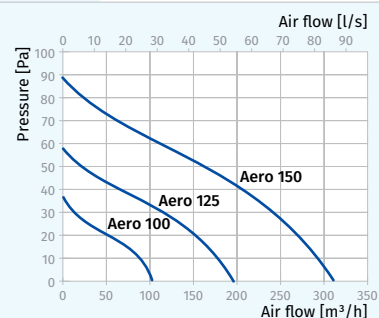

Air flow:
up to 309 m³/h
86 l/s

Power:
from 14 W
SFP:
from 0.28 W/l/s

Noise level:
from 38 dBA

Gold

Chrome

Vintage

Options

Model	Aero 100/125/150				
Option	S	T	ST	H	SH
Pull-cord switch	•		•		•
Timer		•	•	•	•
Humidity sensor				•	•

- Turn-off delay adjustable from 2 to 30 min.
- Humidity setpoint adjustable from 60 % up to 90 %.

Overall dimensions and mounting

Dimensions [mm]	a	b	c	∅ d	e
Aero 100	144	122	92.5	100	29.5
Aero 125	168	144	97	125	30
Aero 150	198	170	119	150	30

Designation key

Aero	Gold	100	S	(127-220V/60Hz)
Model	Color	Spigot diameter	Option	Voltage

Technical data

Model	Aero 100	Aero 125	Aero 150
Voltage [V/Hz]	220-240/50	220-240/50	220-240/50
Power [W]	14	16	24
Current [A]	0.085	0.1	0.13
RPM [min ⁻¹]	2300	2400	2400
Air flow [m ³ /h (l/s)]	102 (28)	193 (54)	309 (86)
SFP [W/l/s]	0.49	0.3	0.28
Noise level [dBA]	38	39	40